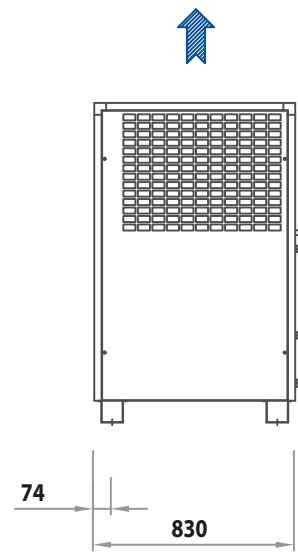

C_830x650

FRONT VIEW

BACK VIEW

TOP VIEW

SIDE VIEW

CONDENSER AIR FLOW

ELECTRIC CABLES INPUT