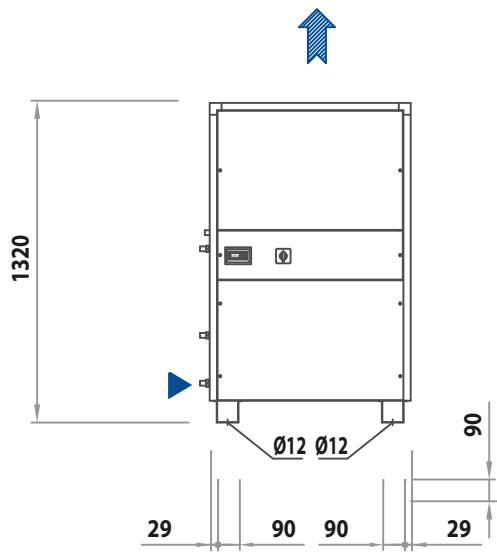

C_830x650

FRONT VIEW

BACK VIEW

TOP VIEW

SIDE VIEW

CONDENSER AIR FLOW

ELECTRIC CABLES INPUT