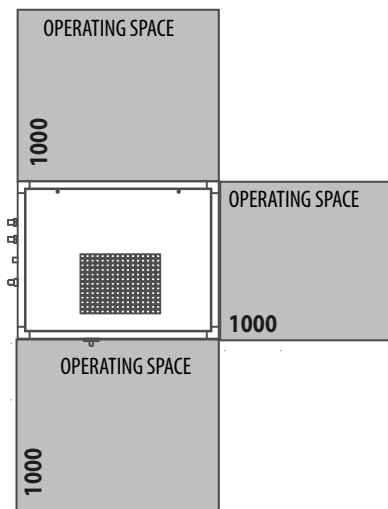

C_830x650

FRONT VIEW

BACK VIEW

TOP VIEW

SIDE VIEW

CONDENSER AIR FLOW

ELECTRIC CABLES INPUT