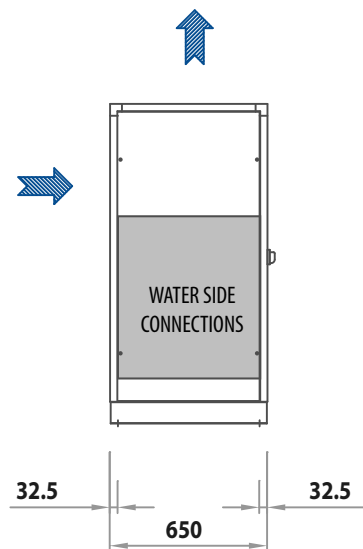

C_830x650

FRONT VIEW

BACK VIEW

TOP VIEW

SIDE VIEW

CONDENSER AIR FLOW

ELECTRIC CABLES INPUT