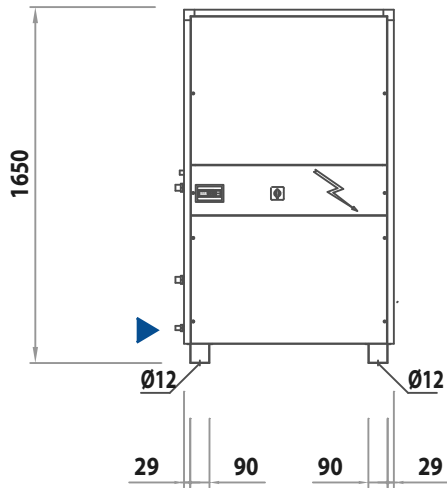

W_980x800

FRONT VIEW

BACK VIEW

TOP VIEW

SIDE VIEW

► **ELECTRIC CABLES INPUT**

W_1280x990r

FRONT VIEW

BACK VIEW

TOP VIEW

SIDE VIEW

▶ **ELECTRIC CABLES INPUT**

W_1930x990

FRONT VIEW

BACK VIEW

TOP VIEW

SIDE VIEW

▶ **ELECTRIC CABLES INPUT**

W_2250x820

FRONT VIEW

BACK VIEW

TOP VIEW

SIDE VIEW

▶ **ELECTRIC CABLES INPUT**

W_3520x990

FRONT VIEW

BACK VIEW

TOP VIEW

SIDE VIEW

▶ ELECTRIC CABLES INPUT