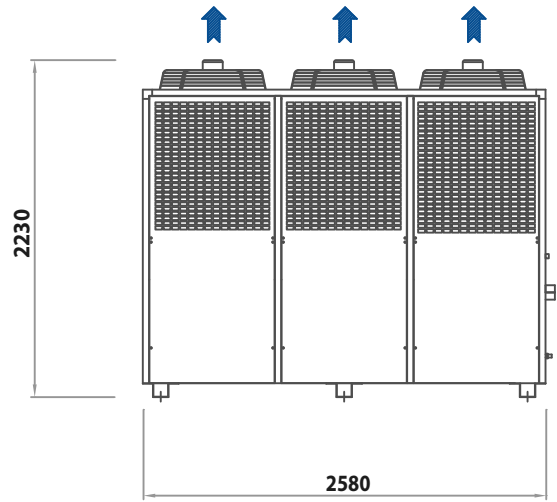

E_2580x990

FRONT VIEW

BACK VIEW

TOP VIEW

SIDE VIEW

-  CONDENSER AIR FLOW
-  ELECTRIC CABLES INPUT