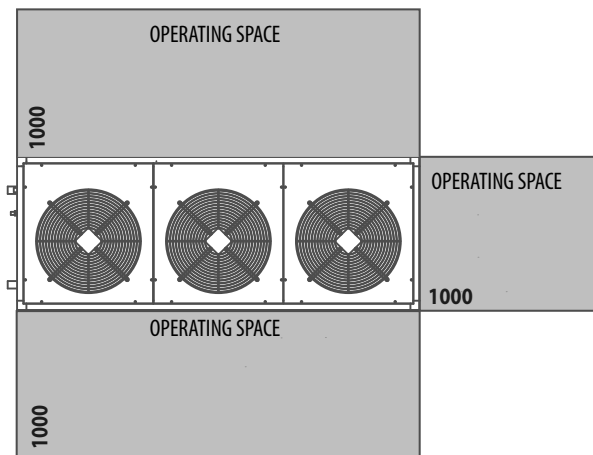

E_2580x990

FRONT VIEW

BACK VIEW

TOP VIEW

SIDE VIEW

-  CONDENSER AIR FLOW
-  ELECTRIC CABLES INPUT