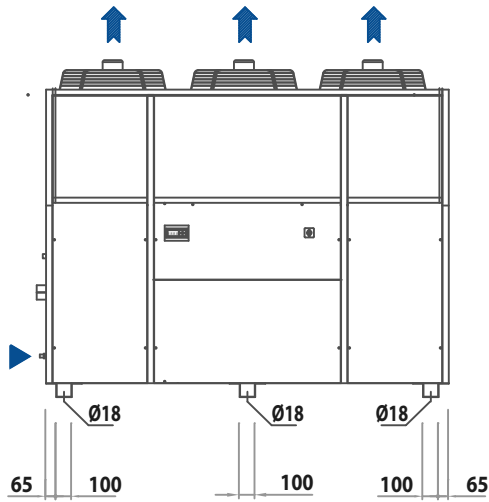

E_2580x990

FRONT VIEW

BACK VIEW

TOP VIEW

SIDE VIEW

-  CONDENSER AIR FLOW
-  ELECTRIC CABLES INPUT