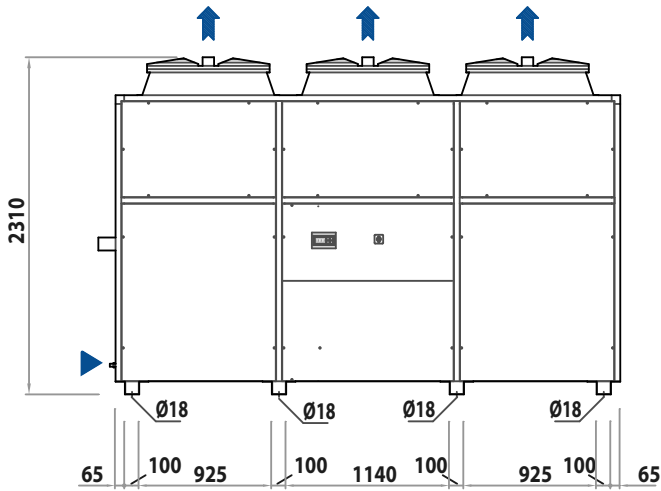

E_3520x990

FRONT VIEW

BACK VIEW

TOP VIEW

SIDE VIEW

CONDENSER AIR FLOW

ELECTRIC CABLES INPUT