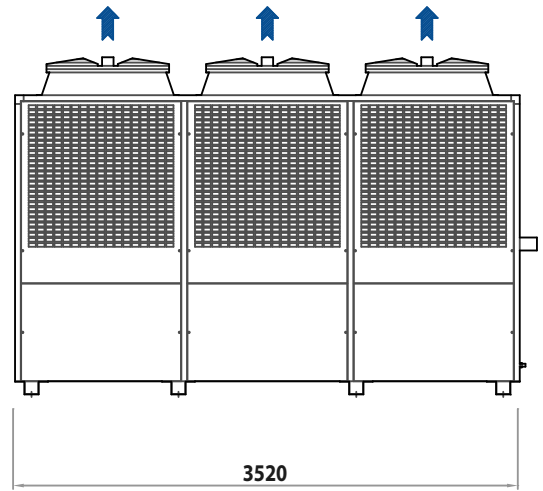

E_3520x990

FRONT VIEW

BACK VIEW

TOP VIEW

SIDE VIEW

CONDENSER AIR FLOW

ELECTRIC CABLES INPUT