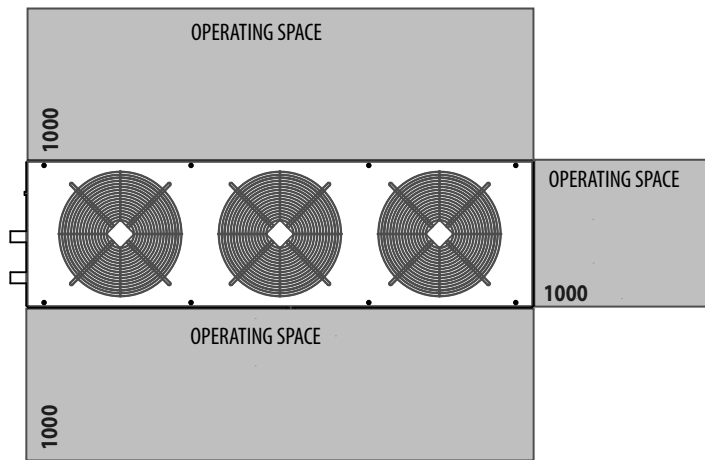

E_3520x990

FRONT VIEW

BACK VIEW

TOP VIEW

SIDE VIEW

CONDENSER AIR FLOW

ELECTRIC CABLES INPUT