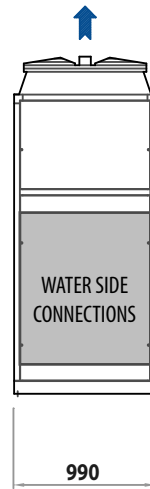

E_3520x990

FRONT VIEW

BACK VIEW

TOP VIEW

SIDE VIEW

CONDENSER AIR FLOW

ELECTRIC CABLES INPUT