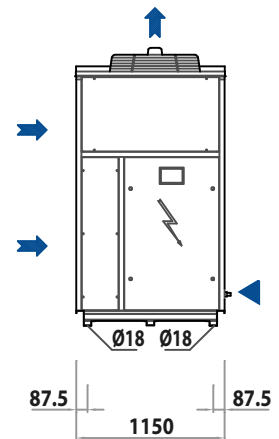

E_3800x1150

FRONT VIEW

BACK VIEW

TOP VIEW

SIDE VIEW

CONDENSER AIR FLOW

ELECTRIC CABLES INPUT