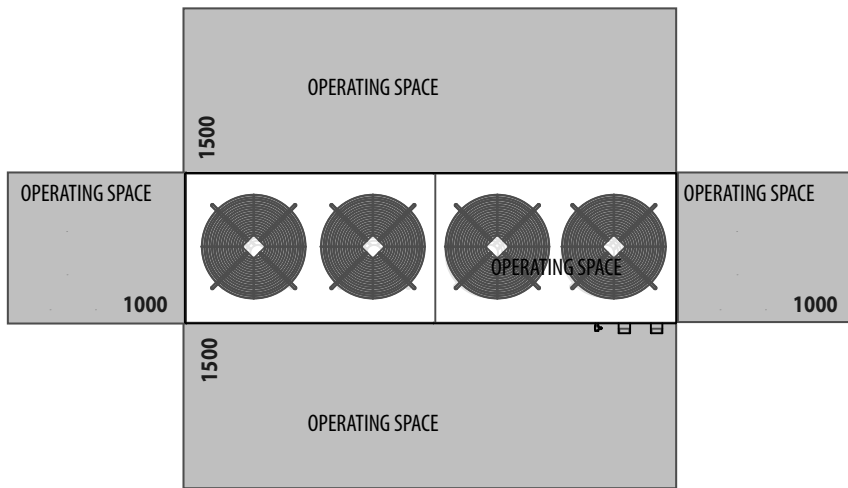

E_3800x1150

FRONT VIEW

BACK VIEW

TOP VIEW

SIDE VIEW

CONDENSER AIR FLOW

ELECTRIC CABLES INPUT