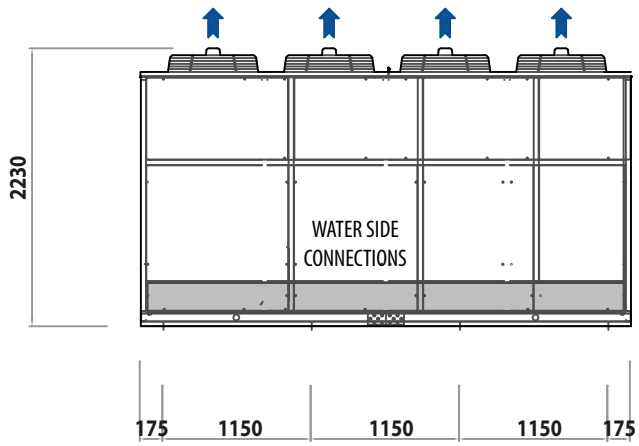

E_3800x1150

FRONT VIEW

BACK VIEW

TOP VIEW

SIDE VIEW

CONDENSER AIR FLOW

ELECTRIC CABLES INPUT