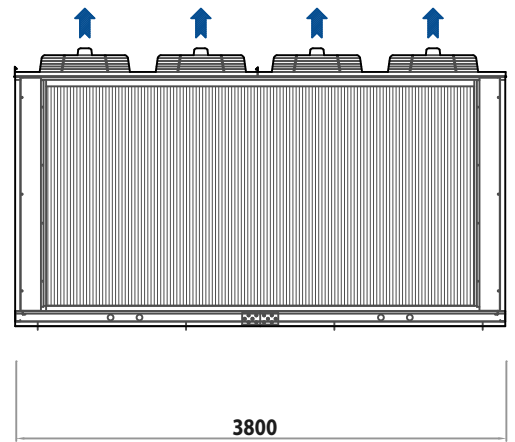

E_3800x1150

FRONT VIEW

BACK VIEW

TOP VIEW

SIDE VIEW

CONDENSER AIR FLOW

ELECTRIC CABLES INPUT