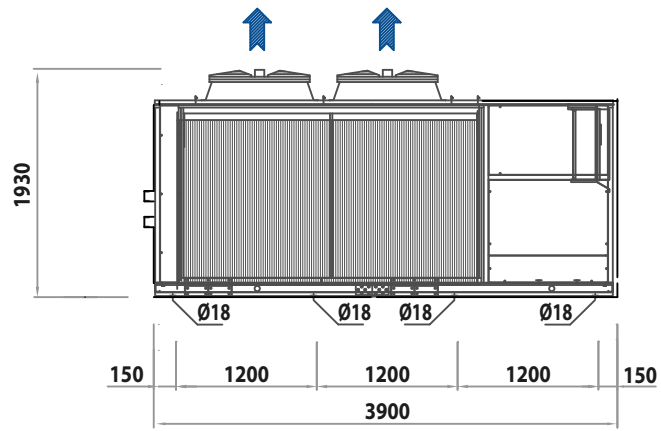

E_3900x2000

FRONT VIEW

SIDE VIEW

BACK VIEW

TOP VIEW

CONDENSER AIR FLOW

ELECTRIC CABLES INPUT