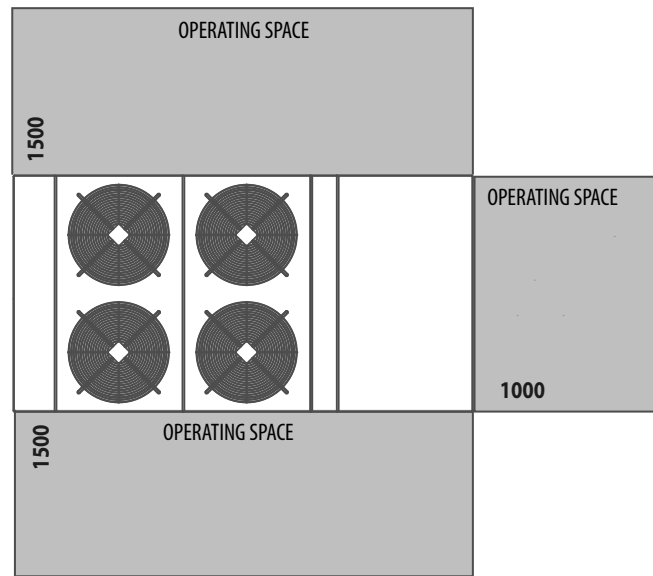

E_3900x2000

FRONT VIEW

SIDE VIEW

BACK VIEW

TOP VIEW

CONDENSER AIR FLOW

ELECTRIC CABLES INPUT