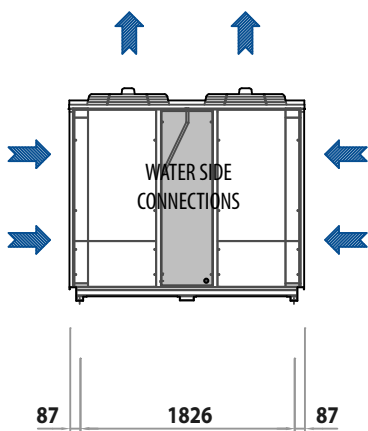

E_3900x2000

FRONT VIEW

SIDE VIEW

BACK VIEW

TOP VIEW

CONDENSER AIR FLOW

ELECTRIC CABLES INPUT