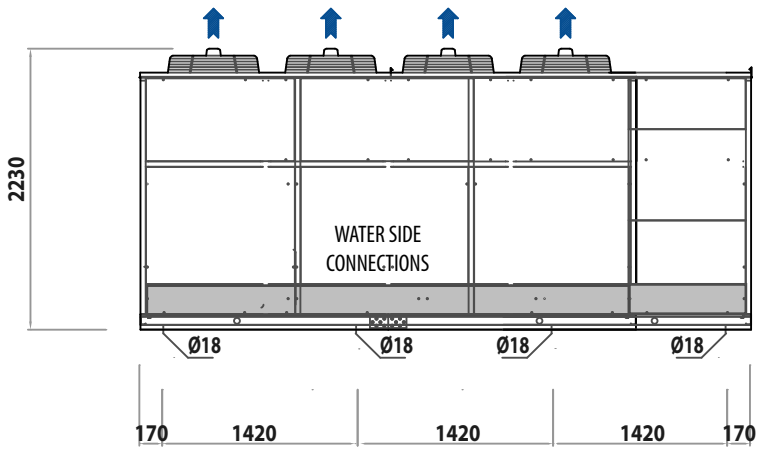

# E\_4600x1150

**SIDE VIEW**

**SIDE VIEW**

**TOP VIEW**

**FRONT VIEW**

CONDENSER AIR FLOW

ELECTRIC CABLES INPUT