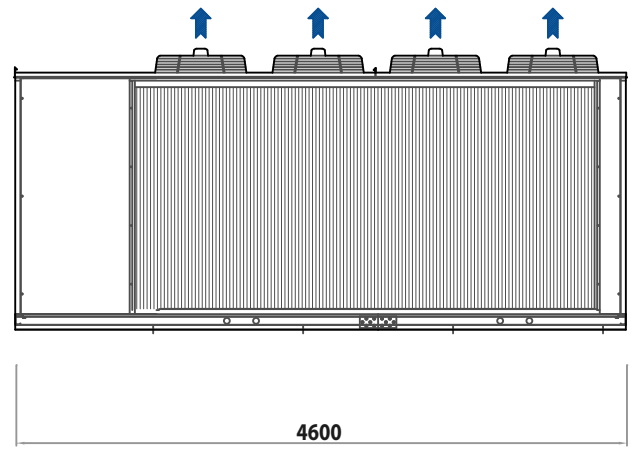

# E\_4600x1150

**SIDE VIEW**

**SIDE VIEW**

**TOP VIEW**

**FRONT VIEW**

CONDENSER AIR FLOW

ELECTRIC CABLES INPUT