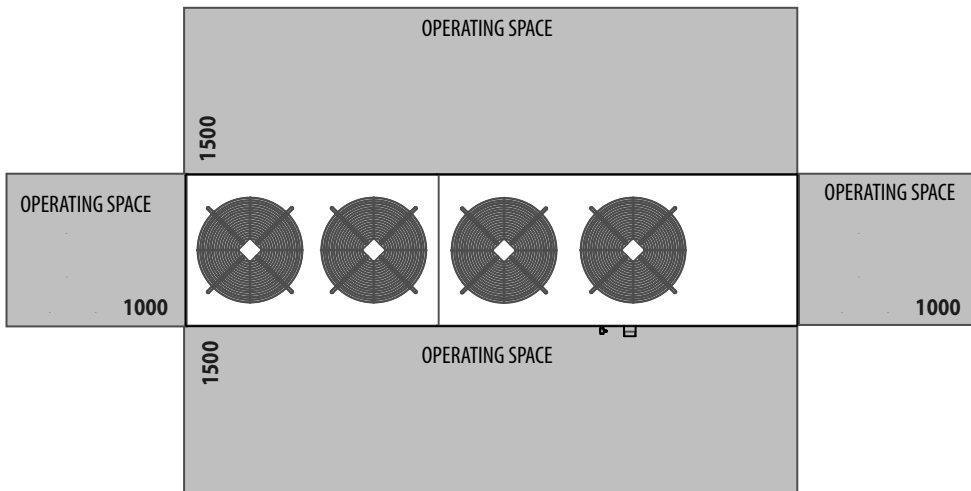

# E\_4600x1150

**SIDE VIEW**

**SIDE VIEW**

**TOP VIEW**

**FRONT VIEW**

CONDENSER AIR FLOW

ELECTRIC CABLES INPUT