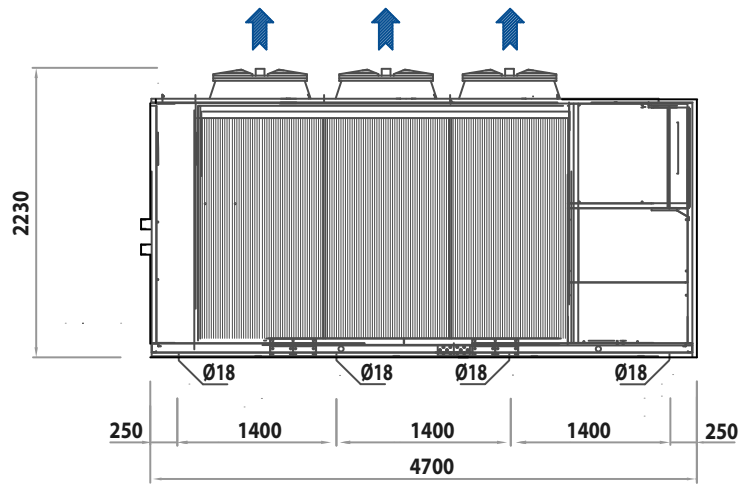

E_4700x2000

FRONT VIEW

SIDE VIEW

BACK VIEW

TOP VIEW

CONDENSER AIR FLOW

ELECTRIC CABLES INPUT