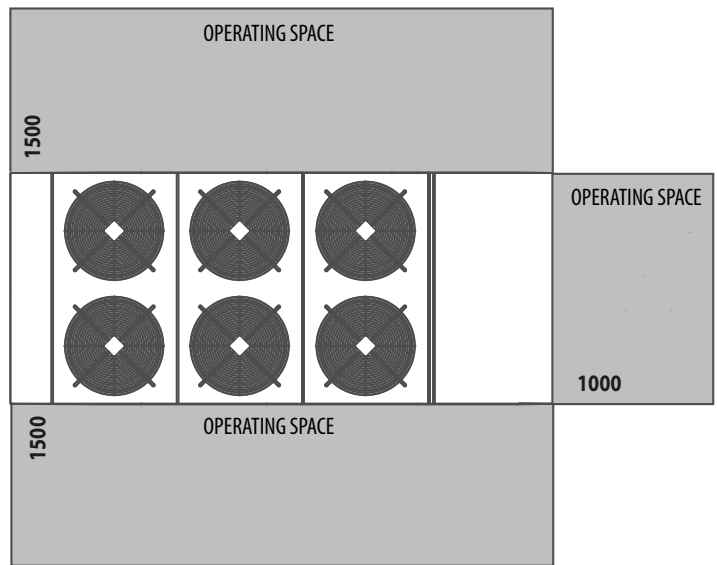

E_4700x2000

FRONT VIEW

SIDE VIEW

BACK VIEW

TOP VIEW

CONDENSER AIR FLOW

ELECTRIC CABLES INPUT