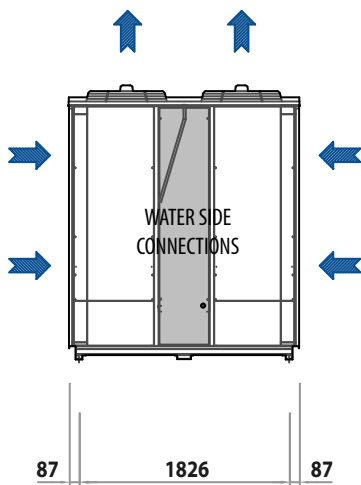

E_4700x2000

FRONT VIEW

SIDE VIEW

BACK VIEW

TOP VIEW

CONDENSER AIR FLOW

ELECTRIC CABLES INPUT