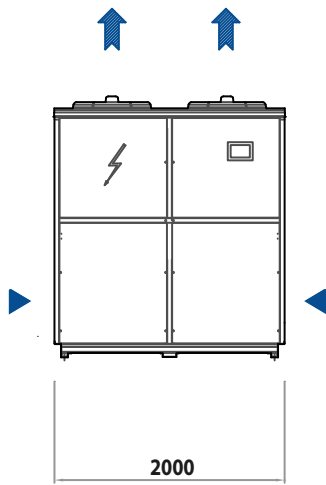

E_4700x2000

FRONT VIEW

SIDE VIEW

BACK VIEW

TOP VIEW

CONDENSER AIR FLOW

ELECTRIC CABLES INPUT