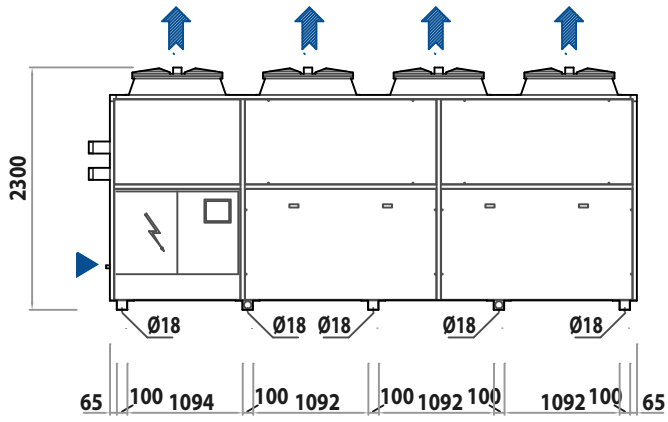

# E\_5000x1500

**FRONT VIEW**

**BACK VIEW**

**TOP VIEW**

**SIDE VIEW**

CONDENSER AIR FLOW

ELECTRIC CABLES INPUT