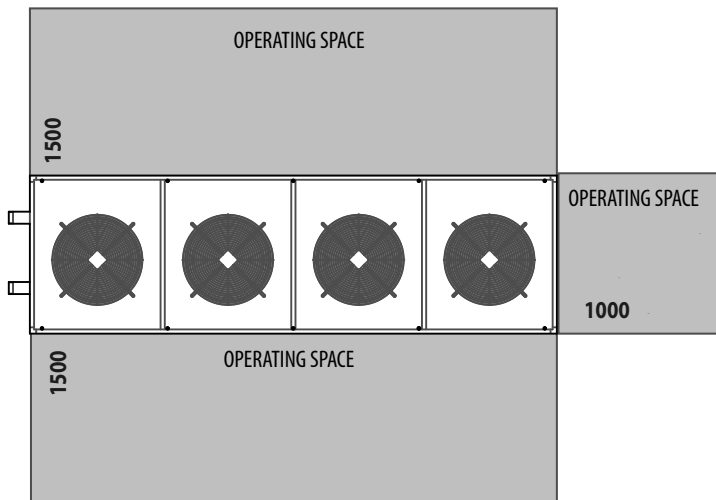

# E\_5000x1500

**FRONT VIEW**

**BACK VIEW**

**TOP VIEW**

**SIDE VIEW**

CONDENSER AIR FLOW

ELECTRIC CABLES INPUT