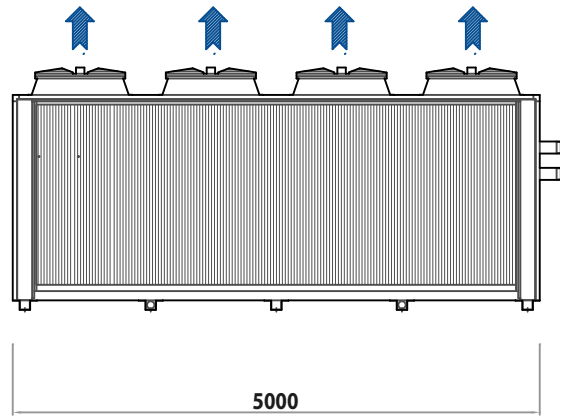

# E\_5000x1500

**FRONT VIEW**

**BACK VIEW**

**TOP VIEW**

**SIDE VIEW**

CONDENSER AIR FLOW

ELECTRIC CABLES INPUT