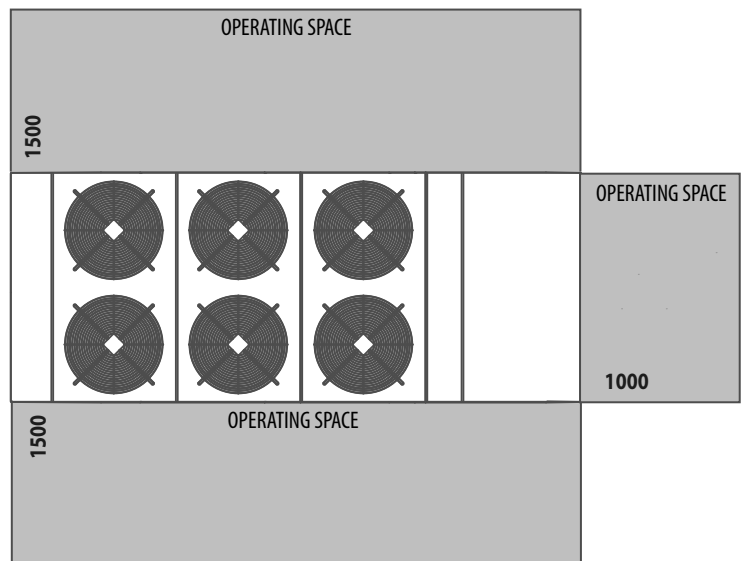

# E\_5000x2000

**FRONT VIEW**

**SIDE VIEW**

**BACK VIEW**

**TOP VIEW**

CONDENSER AIR FLOW

ELECTRIC CABLES INPUT