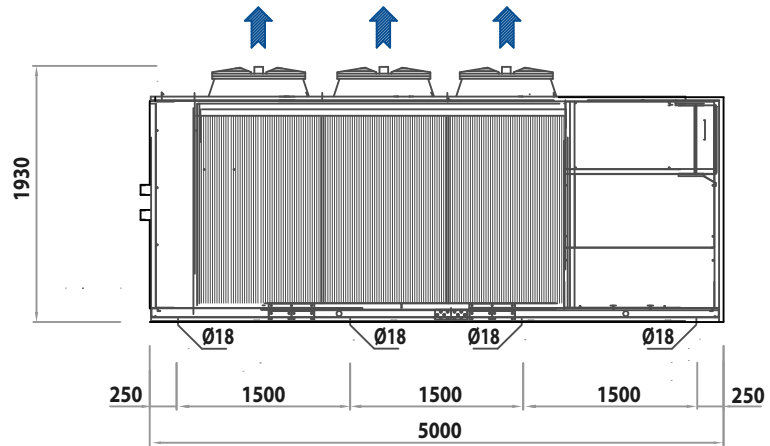

# E\_5000x2000

**FRONT VIEW**

**SIDE VIEW**

**BACK VIEW**

**TOP VIEW**

CONDENSER AIR FLOW

ELECTRIC CABLES INPUT