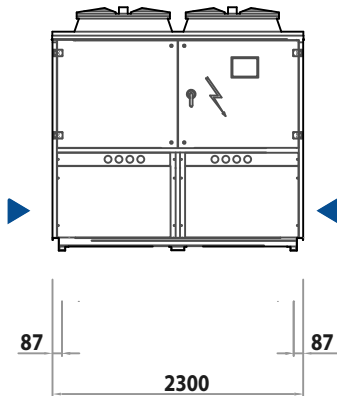

E_5850x2300

BACK VIEW

SIDE VIEW

FRONT VIEW

TOP VIEW

CONDENSER AIR FLOW

ELECTRIC CABLES INPUT