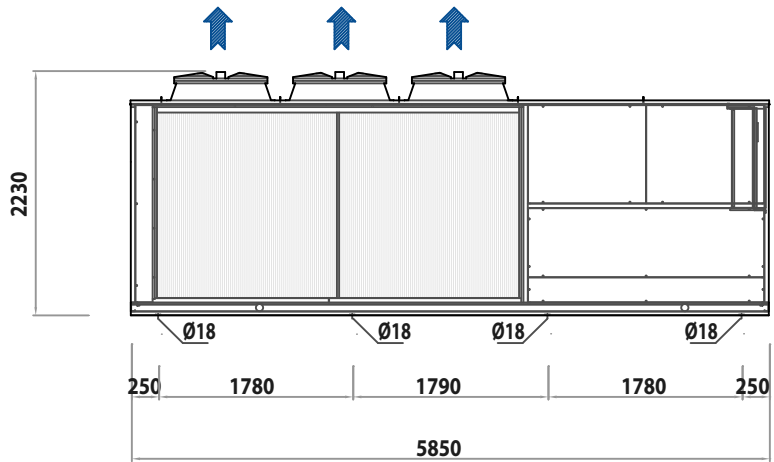

E_5850x2300

BACK VIEW

SIDE VIEW

FRONT VIEW

TOP VIEW

CONDENSER AIR FLOW

ELECTRIC CABLES INPUT