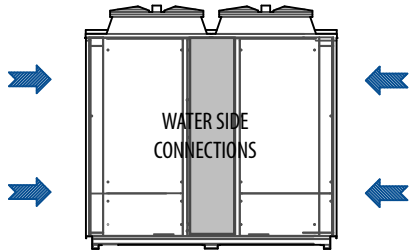

E_5850x2300

BACK VIEW

SIDE VIEW

FRONT VIEW

TOP VIEW

CONDENSER AIR FLOW

ELECTRIC CABLES INPUT