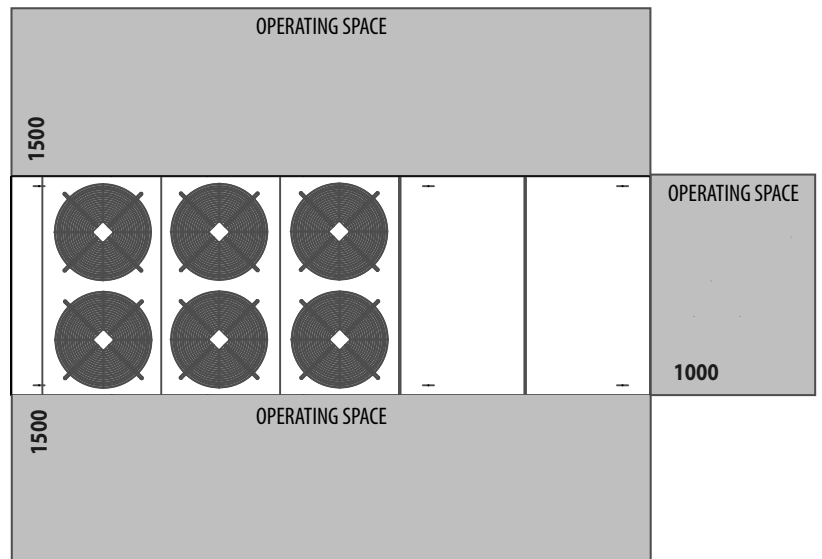

E_5850x2300

BACK VIEW

SIDE VIEW

FRONT VIEW

TOP VIEW

CONDENSER AIR FLOW

ELECTRIC CABLES INPUT