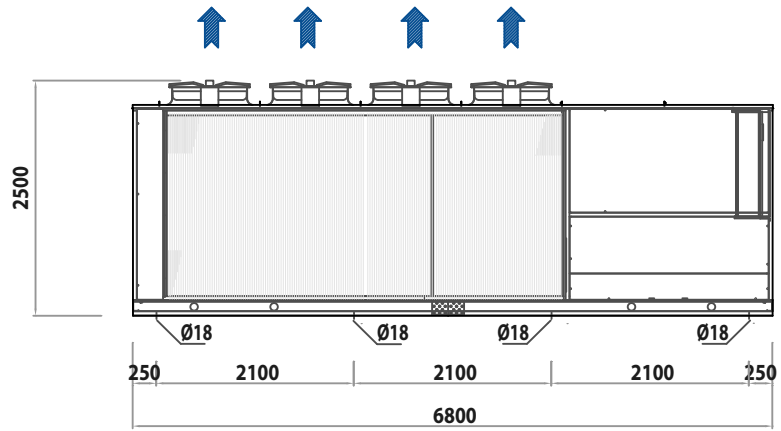

# E\_6800x2300

**FRONT VIEW**

**SIDE VIEW**

**BACK VIEW**

**TOP VIEW**

CONDENSER AIR FLOW

ELECTRIC CABLES INPUT