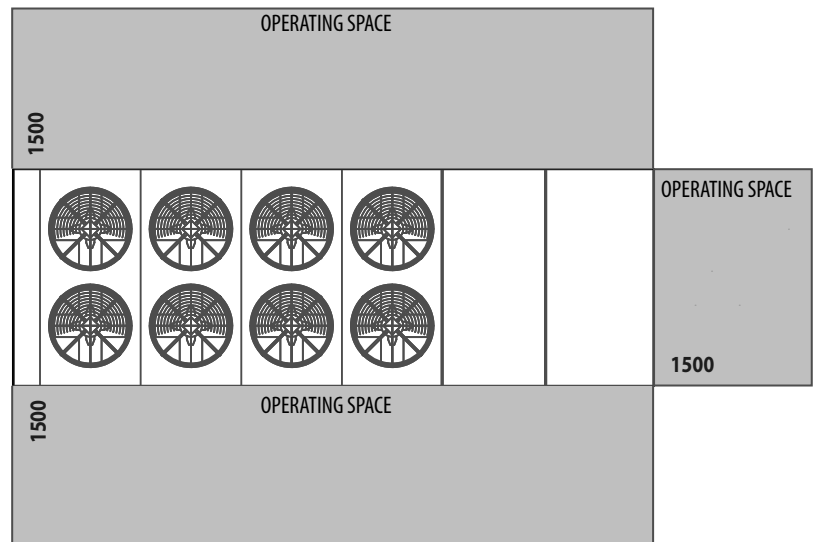

# E\_6800x2300

**FRONT VIEW**

**SIDE VIEW**

**BACK VIEW**

**TOP VIEW**

CONDENSER AIR FLOW

ELECTRIC CABLES INPUT