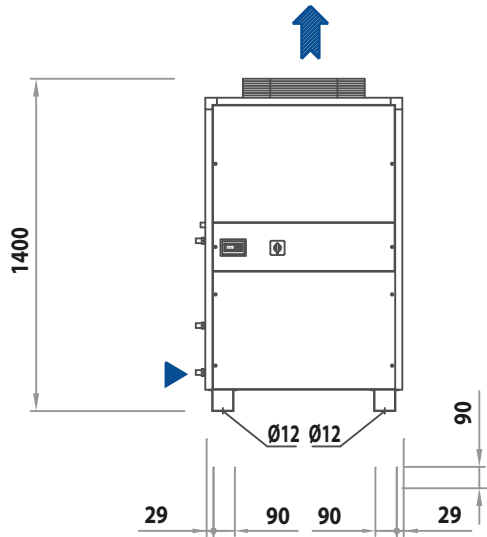

E_830x650

FRONT VIEW

BACK VIEW

TOP VIEW

SIDE VIEW

↑ CONDENSER AIR FLOW

▶ ELECTRIC CABLES INPUT