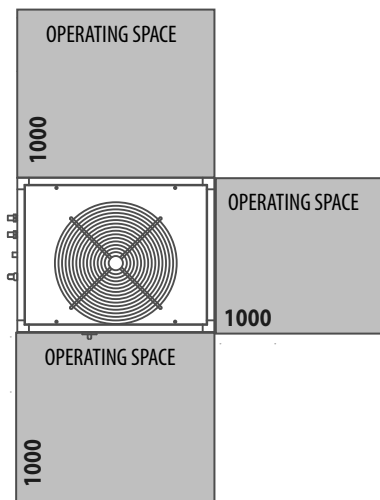

E_830x650

FRONT VIEW

BACK VIEW

TOP VIEW

SIDE VIEW

↑ CONDENSER AIR FLOW

▶ ELECTRIC CABLES INPUT