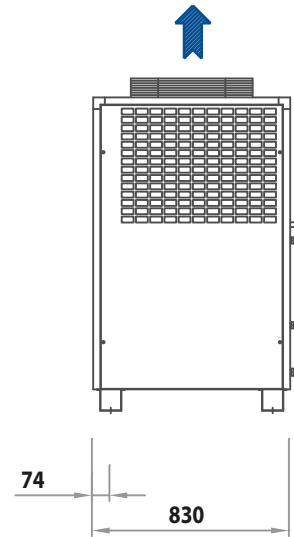

E_830x650

FRONT VIEW

BACK VIEW

TOP VIEW

SIDE VIEW

↑ CONDENSER AIR FLOW

▶ ELECTRIC CABLES INPUT