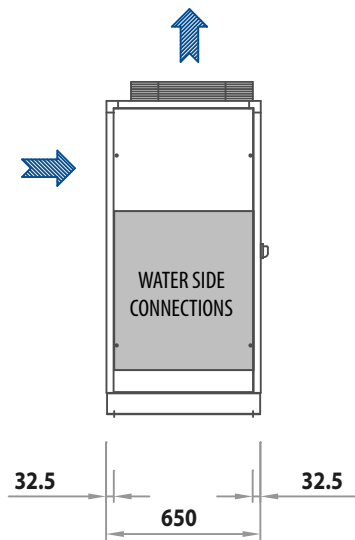

E_830x650

FRONT VIEW

BACK VIEW

TOP VIEW

SIDE VIEW

↑ CONDENSER AIR FLOW

▶ ELECTRIC CABLES INPUT