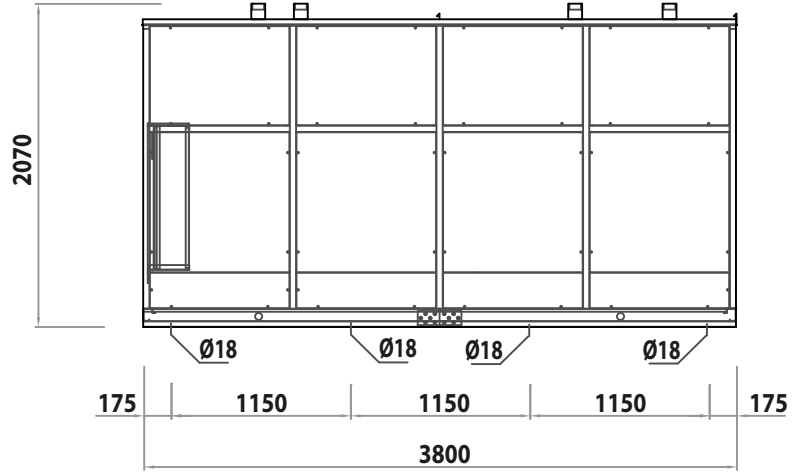

W_3800x1150

FRONT VIEW

SIDE VIEW

BACK VIEW

TOP VIEW

▶ **ELECTRIC CABLES INPUT**