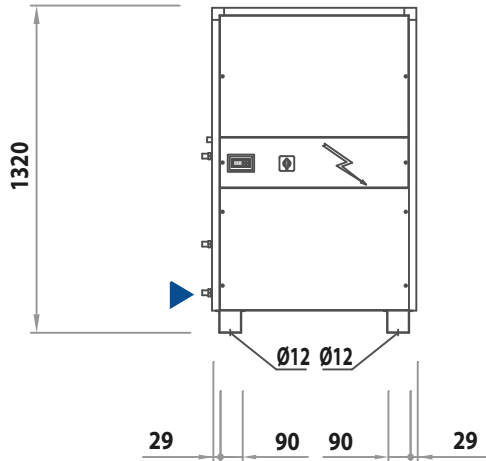

W_830x650

FRONT VIEW

BACK VIEW

TOP VIEW

SIDE VIEW

▶ **ELECTRIC CABLES INPUT**