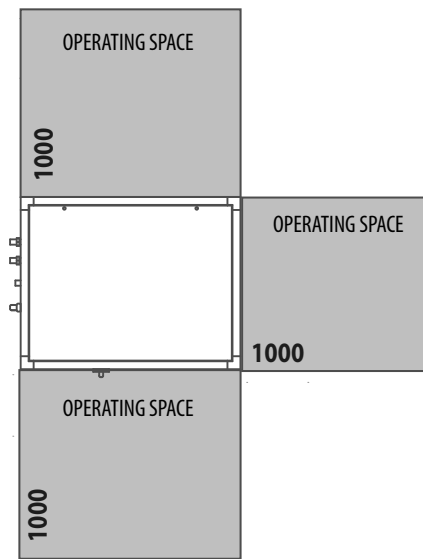

W_830x650r

FRONT VIEW

BACK VIEW

TOP VIEW

SIDE VIEW

► **ELECTRIC CABLES INPUT**