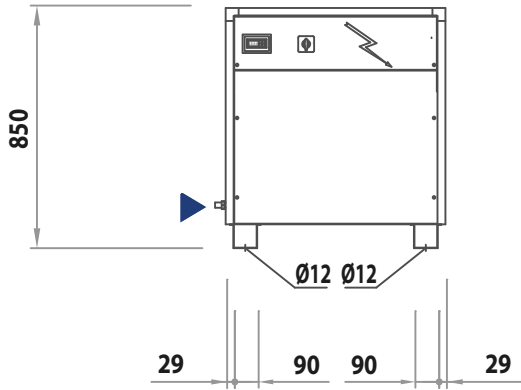

W_830x650r

FRONT VIEW

BACK VIEW

TOP VIEW

SIDE VIEW

► **ELECTRIC CABLES INPUT**