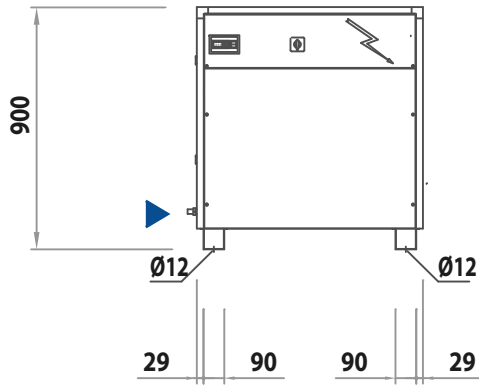

W_980x800r

FRONT VIEW

BACK VIEW

TOP VIEW

SIDE VIEW

▶ **ELECTRIC CABLES INPUT**